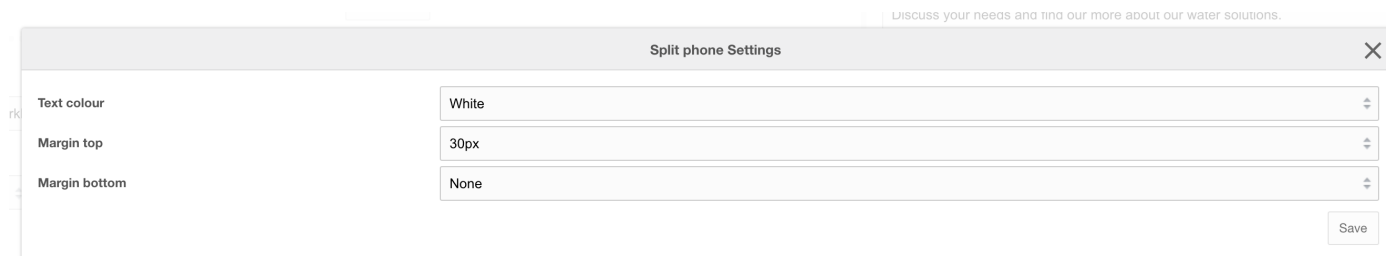

Figure 1

Figure 2

Figure 3

Settings

Settings	Description	Default
Text colour	Colour of text	
Margin top	Add margin to the top of the container for vertical alignment adjust	
Margin bottom	Add margin to the bottom of the container for vertical alignment adjust	