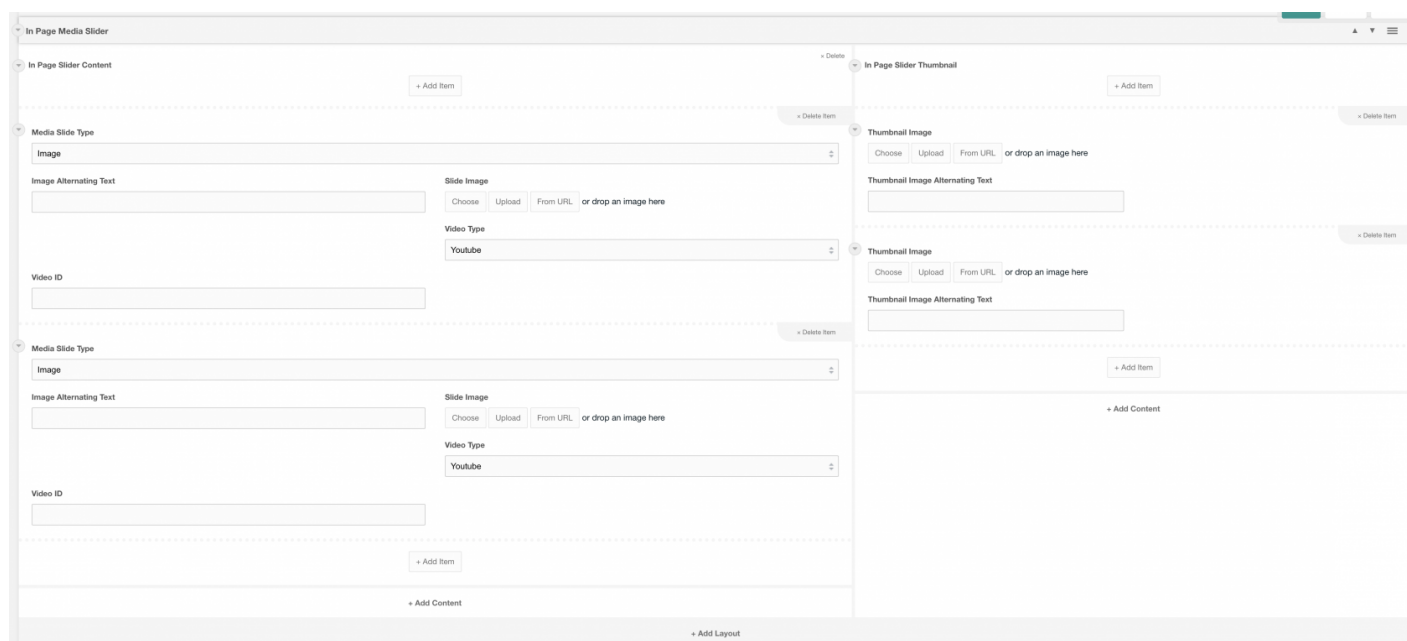

Template: In Page Media Slider

A preconfigured template using the layout In Page Media Slider

preconfigured template using the layout "In Page Media Slider". This then used the fields "In Page Slider Content" and In Page Slider Thumbnail" fields

Category: Templates - Sections - Waterlogic Gallery and Sliders.

Content Blocks Documentation: <https://docs.modmore.com/en/ContentBlocks/v1.x/Templates.html>

This Template consists of the following layouts:

- In Page Media Slider

This Template consists of the following fields:

- In Page Slider Content
- In Page Slider Thumbnail

Settings are preconfigured to designs set out. Once added you can amend each of the layouts and settings. For information on each of the fields and layout settings see the layout and field specific documentation.