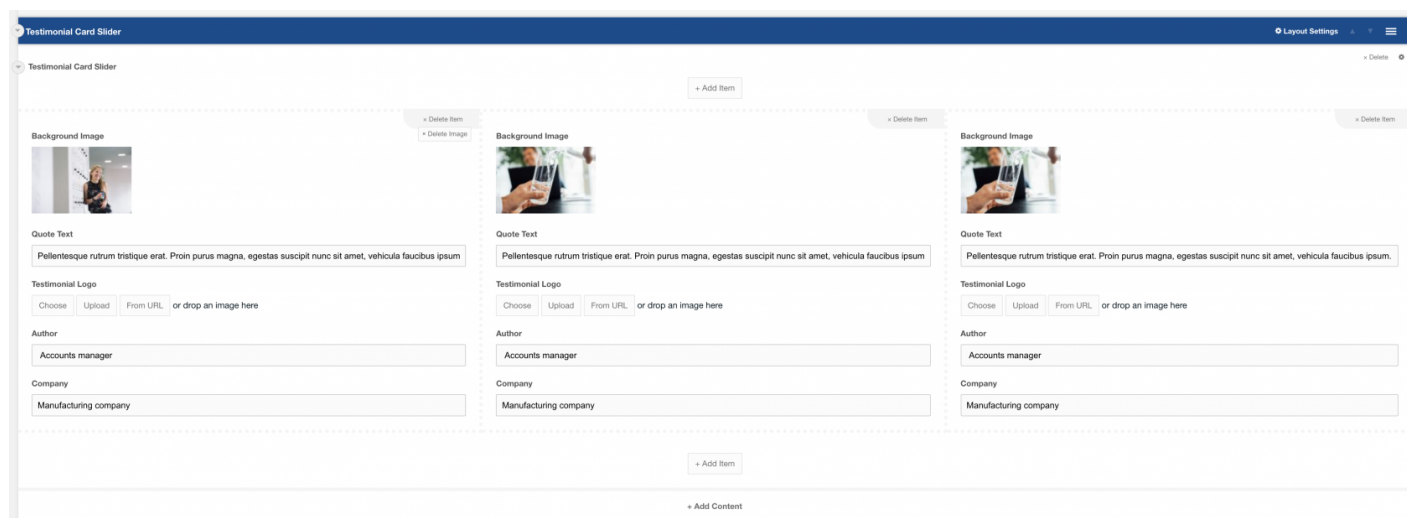

Template: Testimonial Card Slider

Preconfigured 100% layout with testimonial card slider field.

Category: Waterlogic Fields.

Content Blocks Documentation:

<https://docs.modmore.com/en/ContentBlocks/v1.x/Fields/index.html>

Sample card slider:

Sample card slider within Modx:

Layouts and Fields used:

- **Layout:** [100% Layout](#)
 - **Field:** [Testimonial Card Slider](#)
-

Revision #4

Created Fri, Nov 6, 2020 11:58 AM by [Jamie Haines](#)